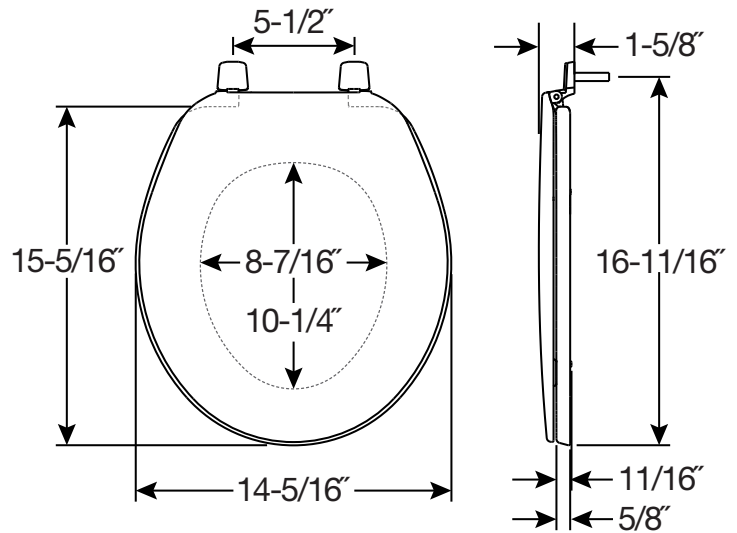

RESIDENTIAL PLASTIC TOILET SEAT

FEATURES:

- **Top-Tite® Hinges**
Seat installs easily from above the bowl

SPECIFICATIONS:

- Size:** Round
- Material:** Plastic
- Style:** Closed Front with Cover
- Ring Bumpers:** Four
- Hinges:** Plastic
- Hardware:** Non-Corroding Hex-Tite™ Bolts and Wing Nuts