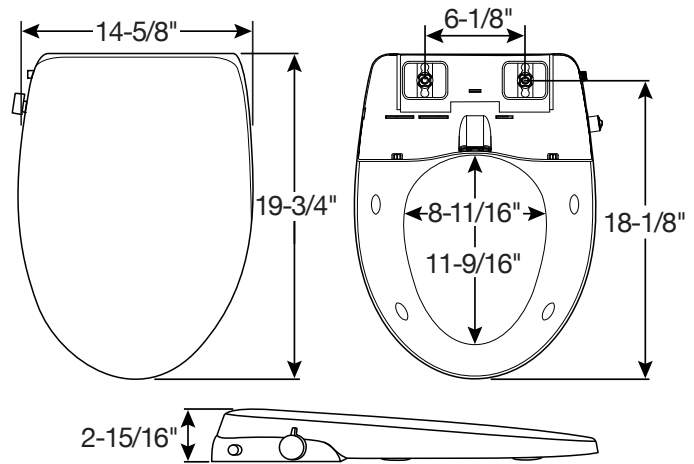

HAVEN 500™ HV500E

BIDET TOILET SEAT

No Outlet
Required

Dual Nozzle

Comfort
Control Knob

Stay-Tite®

Whisper-Close®

Night Light

FEATURES:

- No Outlet Required
- Dual Nozzle
- Comfort Control Knob
- Stay-Tite®
- Whisper-Close®
- Night Light (Battery-Powered)

SPECIFICATIONS:

Size: Elongated

Material: Polypropylene

Style: Closed Front with Cover

Ring Bumpers: Four

Hinges: Plastic

Hardware: Stay-Tite® Seat Fastening System™

Bidet Water Hose Length: 17.25"

Power Requirement: None