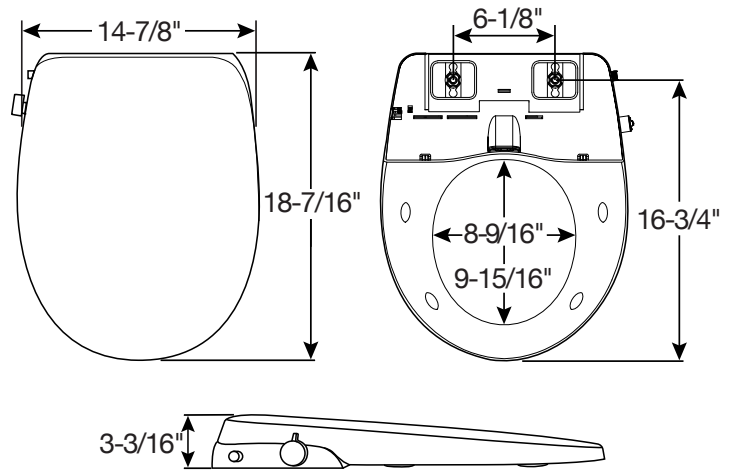

Ring Bumpers: Four

Hinges: Plastic

Hardware: Stay-Tite® Seat Fastening System™

Bidet Water Hose Length: 17.25"

Power Requirement: None

HAVEN 500™ HV500R

BIDET TOILET SEAT

No Outlet
Required

Size: Round

Material: Polypropylene

Style: Closed Front with Cover

Ring Bumpers: Four

Hinges: Plastic

Hardware: Stay-Tite® Seat Fastening System™

Bidet Water Hose Length: 17.25"

Power Requirement: None