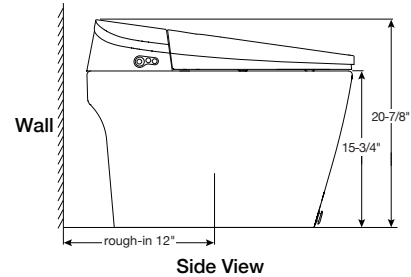

SANCTUARY 5000™ S5000E

ELECTRIC BIDET TOILET