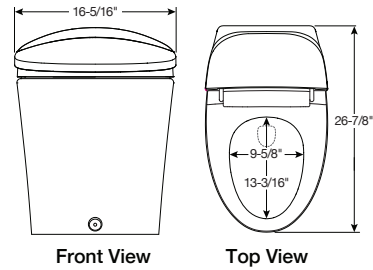

SANCTUARY 5000™ S5000E

ELECTRIC BIDET TOILET