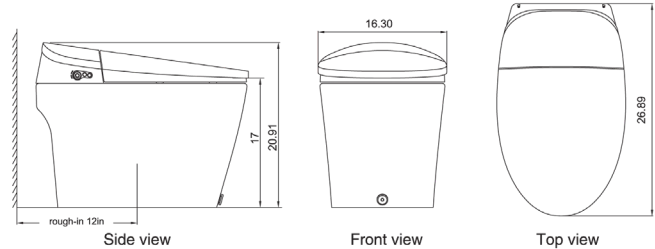

SANCTUARY 5000™ S5000E

ELECTRIC BIDET TOILET

Wall

Unit : inches

FEATURES:

- Remote/Kick Button Open/Close
- Heated Seat
- Wireless Remote
- Auto Flush
- Warm Air Dryer
- Luxury Bidet Settings
- Comfort Height
- Direct Flush System
- Sleek, Tankless Design
- Flush System Can be Operated by Remote, Sensor or Kick Button
- Night Light
- Stainless Steel Nozzle
- Sittable Lid (200lbs)

SPECIFICATIONS:

- Size:** Elongated
- Material:** ABS Resin / Vitreous China
- Style:** Integrated Toilet
- Ring Bumpers:** Four
- Hinges:** Plastic
- Hardware:** Plastic
- Power Rating:** AC 120V, 60 Hz, 1050W, 8.75 amps *
- Water Temp Range:** Up to 95°F
- Flush Rate:** 1.28 gpf
- Power Cord Length:** 48"
- Bidet Water Hose Length:** 24"
- Power Requirement:** GFCI Outlet