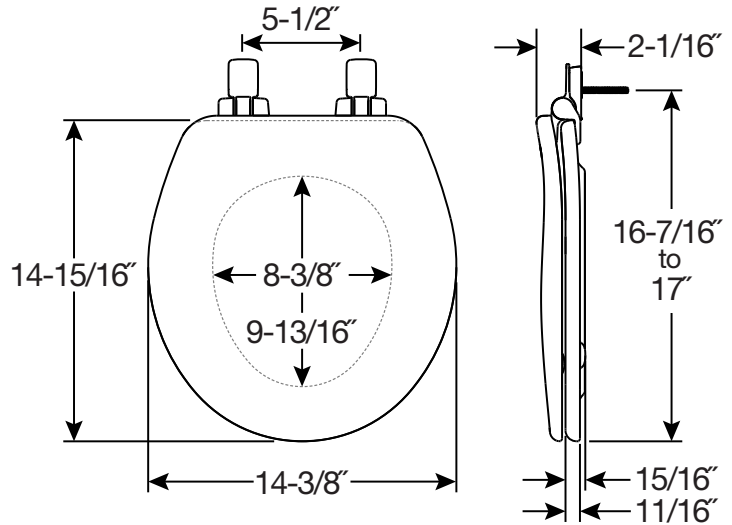

ALËSIO II™ 9170PLE4

RESIDENTIAL HIGH DENSITY™
ENAMELED WOOD TOILET SEAT

FEATURES:

- **STA-TITE®
Seat Fastening System™**
Never Loosens™
- **Easy•Clean™**
Quickly removes for easy cleaning
- **Whisper•Close®**
Slowly and quietly closes
- **Precision Seat Fit™**
1/2" front-to-back adjustability
provides the perfect bowl fit
- **Super Grip Bumpers™**
Provides greater stability
- **Highly-Stylized Design**
Superior high-gloss finish resists
chipping and scratching

SPECIFICATIONS:

- Size:** Round
- Material:** High Density™ Enameled Wood
- Style:** Closed Front with Cover
- Ring Bumpers:** Two
- Hinges:** Plastic
- Hardware:** STA-TITE® Seat Fastening System™
- Brand:** Bemis-Branded Product