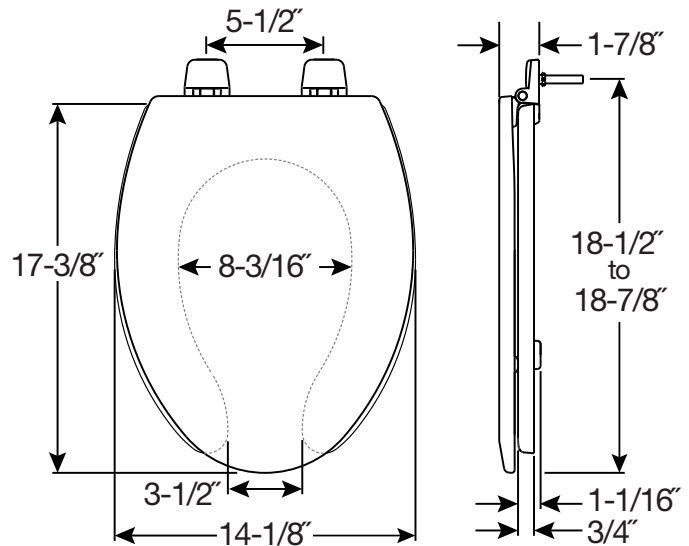

RESIDENTIAL ENAMELED WOOD TOILET SEAT

FEATURES:

- **Top-Tite STA-TITE® Seat Fastening System™**
Never Loosens™
- **Precision Seat Fit™**
3/8" front-to-back adjustability provides the perfect bowl fit

SPECIFICATIONS:

Size: Elongated

Material: Enameled Wood

Style: Open Front with Cover

Ring Bumpers: Two

Hinges: Plastic

Hardware: Top-Tite STA-TITE® Seat Fastening System™ with Non-Corroding Bolts and Wing Nuts

Proudly Made in the USA