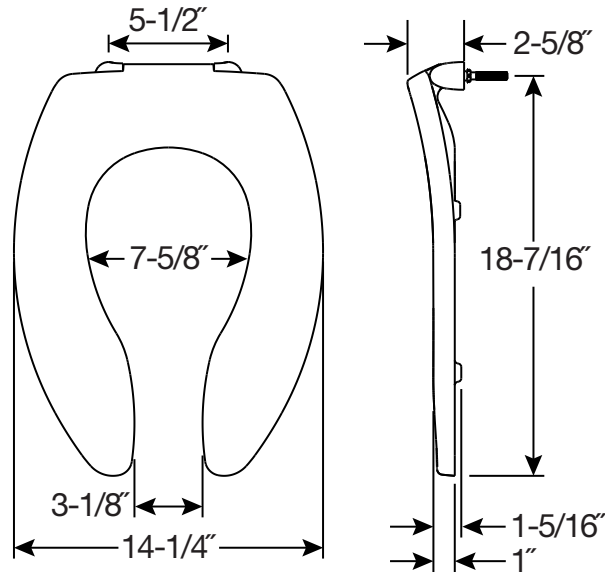

# 3155CT / 3155SSCT

COMMERCIAL EXTRA HEAVY-DUTY  
PLASTIC TOILET SEAT

## SPECIFICATIONS:

**Size:** Elongated

**Material:** Plastic

**Style:** Open Front less Cover

**Ring Bumpers:** Four

**Hinges:** Plastic Non Self-Sustaining Check Hinges (3155CT) or Self-Sustaining Check Hinges (3155SSCT) with Non-Corroding 300 Series Stainless Steel Posts and Pintles