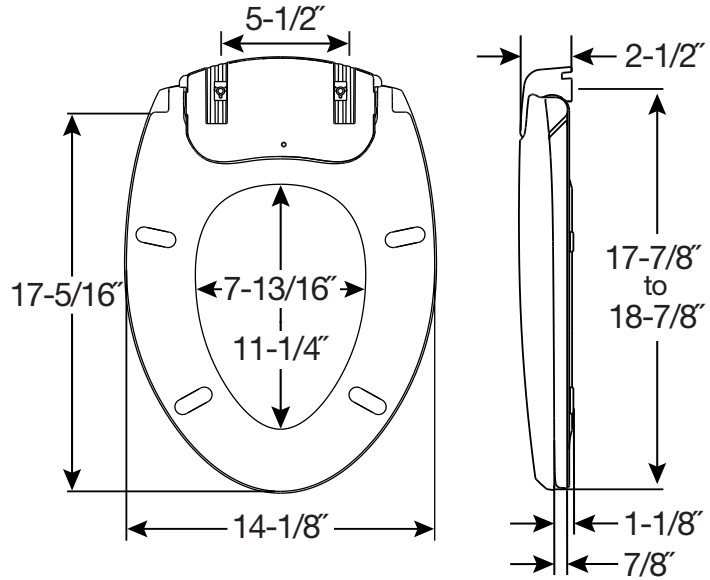

RADIANCE™ H1900NL

RESIDENTIAL PLASTIC TOILET SEAT

FEATURES:

- **Multi-Setting Warming Seat**
  3 temperature settings for comfort
- **iLumaLight®**
  Blue LED night light illuminates with a soft, soothing glow
- **STA-TITE® Seat Fastening System™**
  Never Loosens™
- **Whisper•Close®**
  Slowly and quietly closes
- **Precision Seat Fit™**
  1" front-to-back adjustability provides the perfect bowl fit
- **Super Grip Bumpers™**
  Provides greater stability

SPECIFICATIONS:

- **Size:** Elongated
- **Material:** Plastic
- **Style:** Closed Front with Cover
- **Ring Bumpers:** Four
- **Hinges:** Plastic
- **Hardware:** STA-TITE® Seat Fastening System™
- **Brand:** Bemis-Branded Packaging
- **Power Rating:** AC 120V, 60Hz
- **Rated Power Consumption:** 55W
- **Power Cord Length:** 48"
- **Power Requirement:** GFCI Outlet

Codes & Standards:

Complies with IAPMO/ANSI Z124.5 Standards Residential Classification