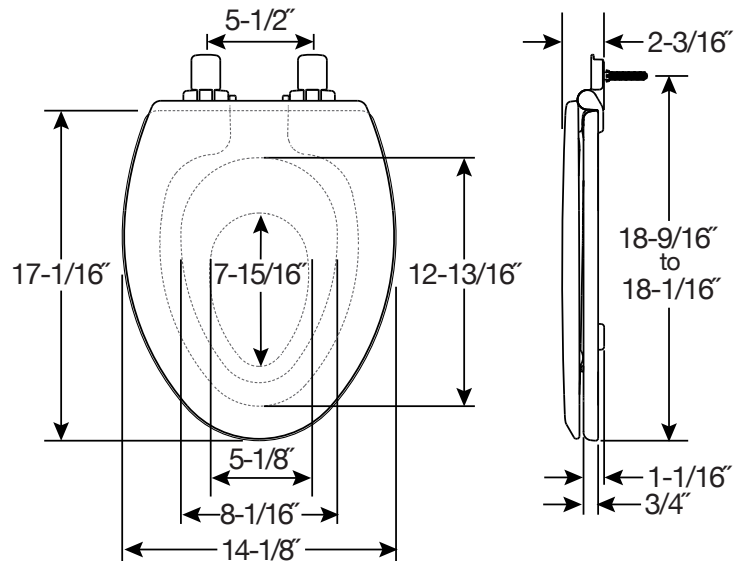

## FEATURES:

- **Built-In Potty Seat™**  
Secures magnetically in cover when not in use
- **Fits Both Adults and Children**  
2-in-1 toilet seat accommodates the needs of both adult and child
- **Plastic Child Seat**  
Easily removes for cleaning or when no longer needed
- **STA-TITE® Seat Fastening System™**  
Never Loosens™
- **Easy•Clean™**  
Quickly removes for easy cleaning
- **Whisper•Close®**  
Slowly and quietly closes
- **Precision Seat Fit™**  
½" front-to-back adjustability provides the perfect bowl fit

## SPECIFICATIONS:

- Size:** Elongated
- Material:** Enameled Wood / Plastic
- Style:** Closed Front with Cover
- Ring Bumpers:** Two
- Hinges:** Plastic
- Hardware:** STA-TITE® Seat Fastening System™

Proudly Made in the USA