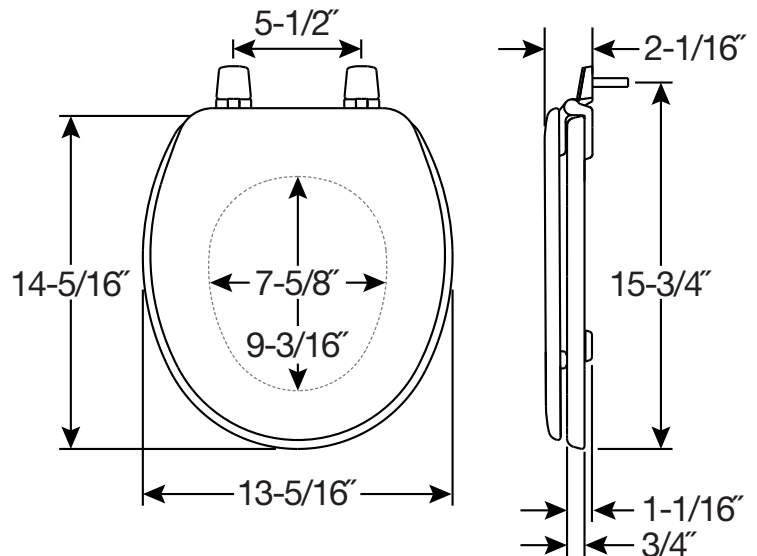

RESIDENTIAL ENAMELED WOOD TOILET SEAT

**FEATURES:**

- **Top-Tite® Hinges**
Seat installs easily from above the bowl

SPECIFICATIONS:

Size: Baby / Toddler

Material: Enameled Wood

Style: Closed Front with Cover

Ring Bumpers: Two

Hinges: Plastic

Hardware: Non-Corroding Hex-Tite™ Bolts and Wing Nuts

Fits: American Standard® Baby Devoro and Eljer® toddler-size toilets

Proudly Made in the USA

Eco-Friendly